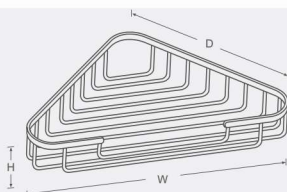

| DESCRIPTION | W | D | H | BRUSHED NICKEL | POLISHED CHROME | POLISHED NICKEL | OIL RUBBED BRONZE |
|-------------------------------|---------|--------|--------|----------------|-----------------|-----------------|-------------------|
| 8-1/2" Corner Shower Basket | 8-1/2 | 6-5/16 | 2 | 5315US15 | 5315US26 | 5315US14 | 5315US10B |
| 12-5/16" Corner Shower Basket | 12-5/16 | 9-3/8 | 2-5/16 | 5317US15 | 5317US26 | 5317US14 | 5317US10B |

6418US15

6416US15

6412US15

GRAB BARS | STAINLESS STEEL

| DESCRIPTION | W | D | H | BRUSHED STAINLESS | POLISHED STAINLESS | OIL RUBBED BRONZE |
|--------------|---------|-------|--------|-------------------|--------------------|-------------------|
| 12" Grab Bar | 15-3/16 | 3-1/4 | 3-1/16 | 6412US15 | 6412US26 | 6412US10B |
| 16" Grab Bar | 19-3/16 | 3-1/4 | 3-1/16 | 6416US15 | 6416US26 | not available |
| 18" Grab Bar | 21-3/16 | 3-1/4 | 3-1/16 | 6418US15 | 6418US26 | 6418US10B |
| 24" Grab Bar | 27-3/16 | 3-1/4 | 3-1/16 | 6424US15 | 6424US26 | 6424US10B |
| 36" Grab Bar | 39-3/16 | 3-1/4 | 3-1/16 | 6436US15 | 6436US26 | 6436US10B |
| 42" Grab Bar | 45-3/16 | 3-1/4 | 3-1/16 | 6442US15 | 6442US26 | special order |

ALL BARS HAVE A DIAMETER OF 1-1/4"