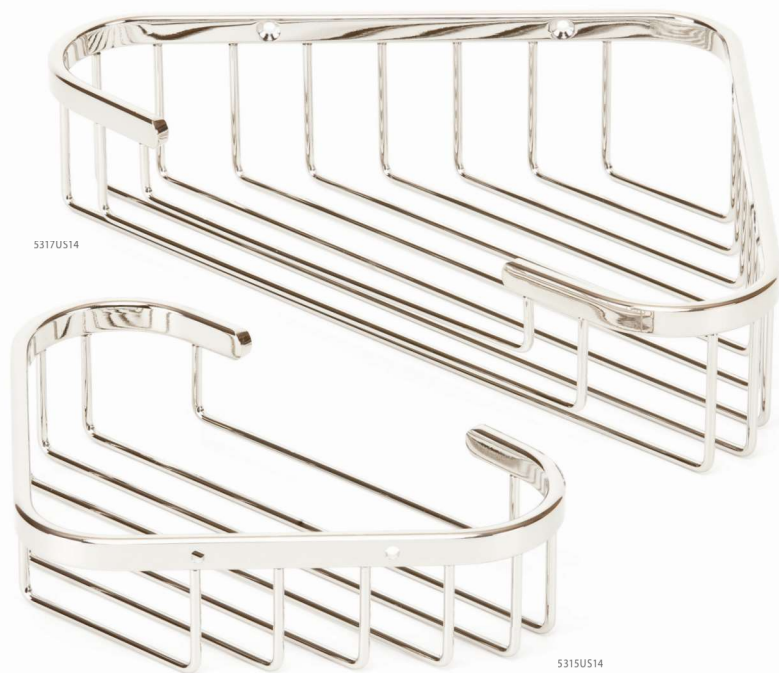

© 2015 Berenson Corp.

15.4

R. Christensen
Premium Hardware Since 1879

SHOWER BASKETS

GRAB BARS

5317US14

5315US14

SHOWER BASKETS | STAINLESS STEEL

| DESCRIPTION | W | D | H | BRUSHED NICKEL | POLISHED CHROME | POLISHED NICKEL | OIL RUBBED BRONZE |
|-------------------------------|---------|--------|--------|----------------|-----------------|-----------------|-------------------|
| 8-1/2" Corner Shower Basket | 8-1/2 | 6-5/16 | 2 | 5315US15 | 5315US26 | 5315US14 | 5315US10B |
| 12-5/16" Corner Shower Basket | 12-5/16 | 9-3/8 | 2-5/16 | 5317US15 | 5317US26 | 5317US14 | 5317US10B |

6418US15

6416US15

6412US15

GRAB BARS | STAINLESS STEEL

| DESCRIPTION | W | D | H | BRUSHED STAINLESS | POLISHED STAINLESS | OIL RUBBED BRONZE |
|--------------|---------|-------|--------|-------------------|--------------------|-------------------|
| 12" Grab Bar | 15-3/16 | 3-1/4 | 3-1/16 | 6412US15 | 6412US26 | 6412US10B |
| 16" Grab Bar | 19-3/16 | 3-1/4 | 3-1/16 | 6416US15 | 6416US26 | not available |
| 18" Grab Bar | 21-3/16 | 3-1/4 | 3-1/16 | 6418US15 | 6418US26 | 6418US10B |
| 24" Grab Bar | 27-3/16 | 3-1/4 | 3-1/16 | 6424US15 | 6424US26 | 6424US10B |
| 36" Grab Bar | 39-3/16 | 3-1/4 | 3-1/16 | 6436US15 | 6436US26 | 6436US10B |
| 42" Grab Bar | 45-3/16 | 3-1/4 | 3-1/16 | 6442US15 | 6442US26 | special order |

ALL BARS HAVE A DIAMETER OF 1-1/4"