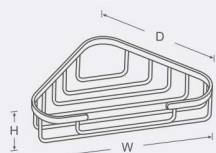

| DESCRIPTION | W | D | H | BRUSHED NICKEL | POLISHED CHROME | POLISHED NICKEL | OIL RUBBED BRONZE |
|-------------------------------|---------|--------|--------|----------------|-----------------|-----------------|-------------------|
| 8-1/2" Corner Shower Basket | 8-1/2 | 6-5/16 | 2 | 5315US15 | 5315US26 | 5315US14 | 5315US10B |
| 12-5/16" Corner Shower Basket | 12-5/16 | 9-3/8 | 2-5/16 | 5317US15 | 5317US26 | 5317US14 | 5317US10B |

ALL BARS HAVE A DIAMETER OF 1-1/4"